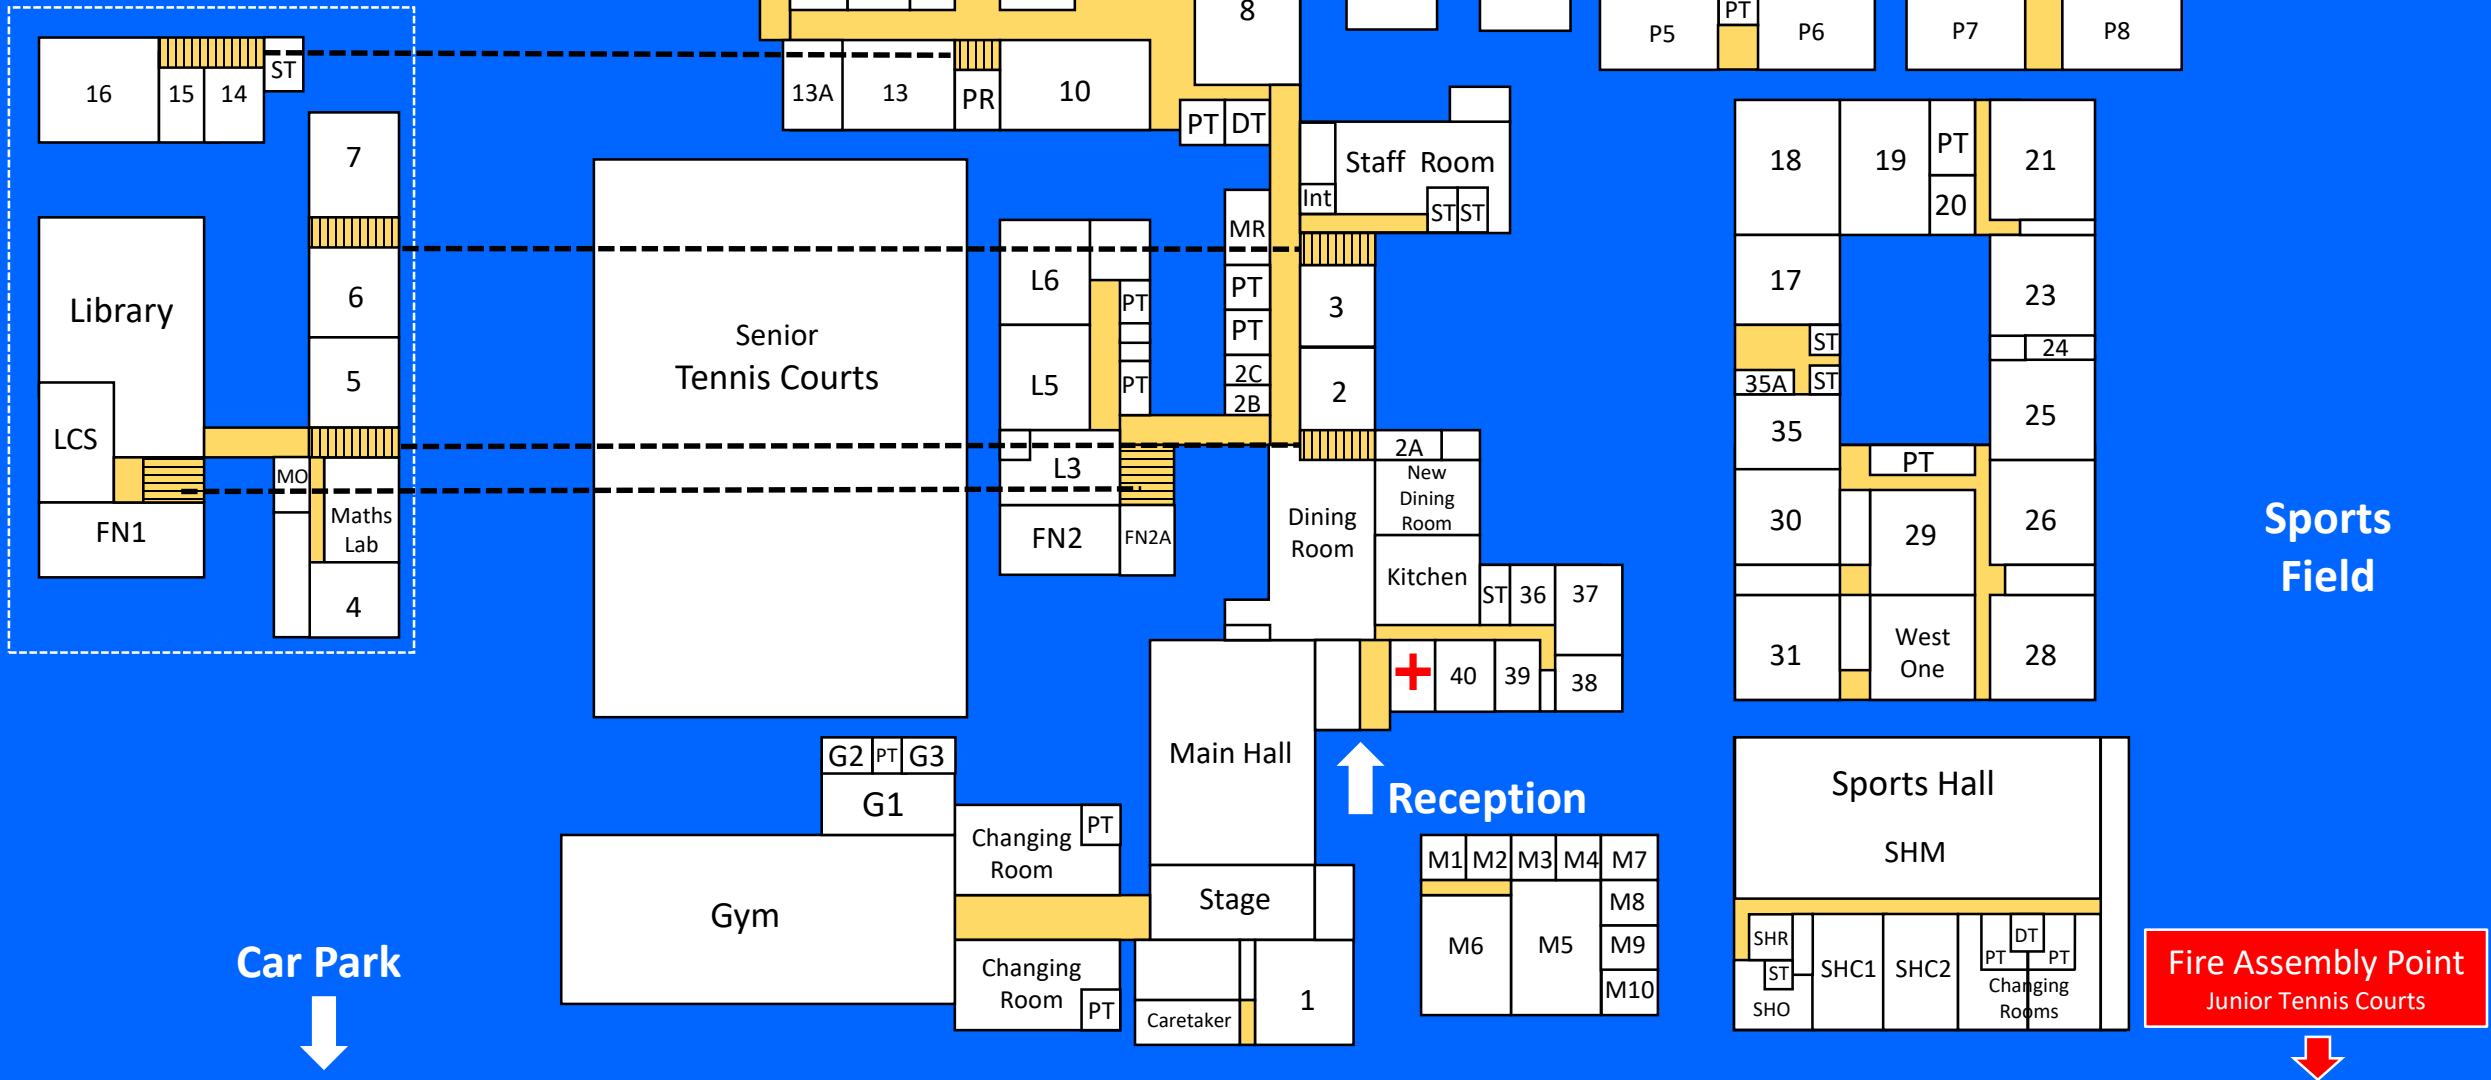

First Floor